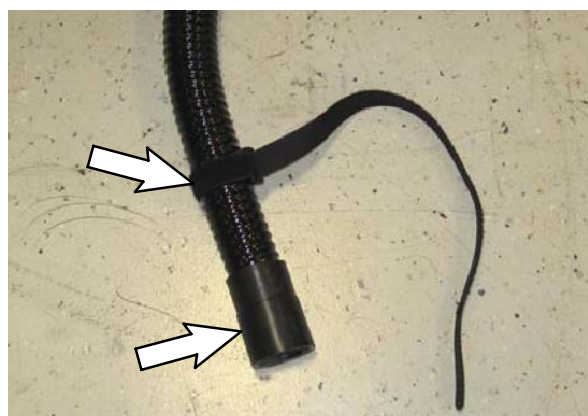

## INSTALLATION:

1. Remove the existing vacuum hose from the machine. Discard the vacuum hose.
2. Install the Velcro® strap (2) onto the end of the vacuum hose (1) with the cuff. Refer to Fig. 1.

FIG. 1

3. Loop the vacuum hose (1) and use the Velcro strap (2) secure the loop in the hose. Refer to Fig. 2.

**FIG. 2**

4. Install the vacuum hose (2) onto the machine rear squeegee and the back of the recovery tank. Refer to Fig. 3.