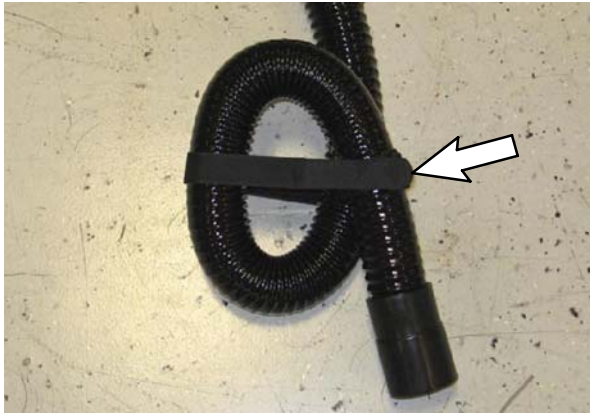

3. Loop the vacuum hose (1) and use the Velcro strap (2) secure the loop in the hose. Refer to Fig. 2.

FIG. 2

4. Install the vacuum hose (2) onto the machine rear squeegee and the back of the recovery tank. Refer to Fig. 3.