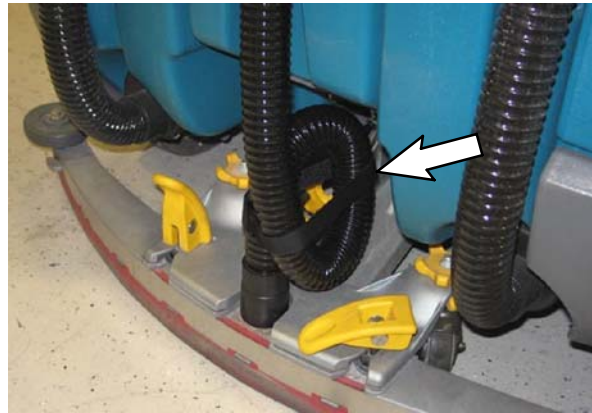

## INSTALLATION:

1. Remove the existing vacuum hose from the machine. Discard the vacuum hose.
2. Install the Velcro® strap (2) onto the end of the vacuum hose (1) with the cuff. Refer to Fig. 1.

FIG. 1

3. Loop the vacuum hose (1) and use the Velcro strap (2) secure the loop in the hose. Refer to Fig. 2.

**FIG. 2**

4. Install the vacuum hose (2) onto the machine rear squeegee and the back of the recovery tank. Refer to Fig. 3.